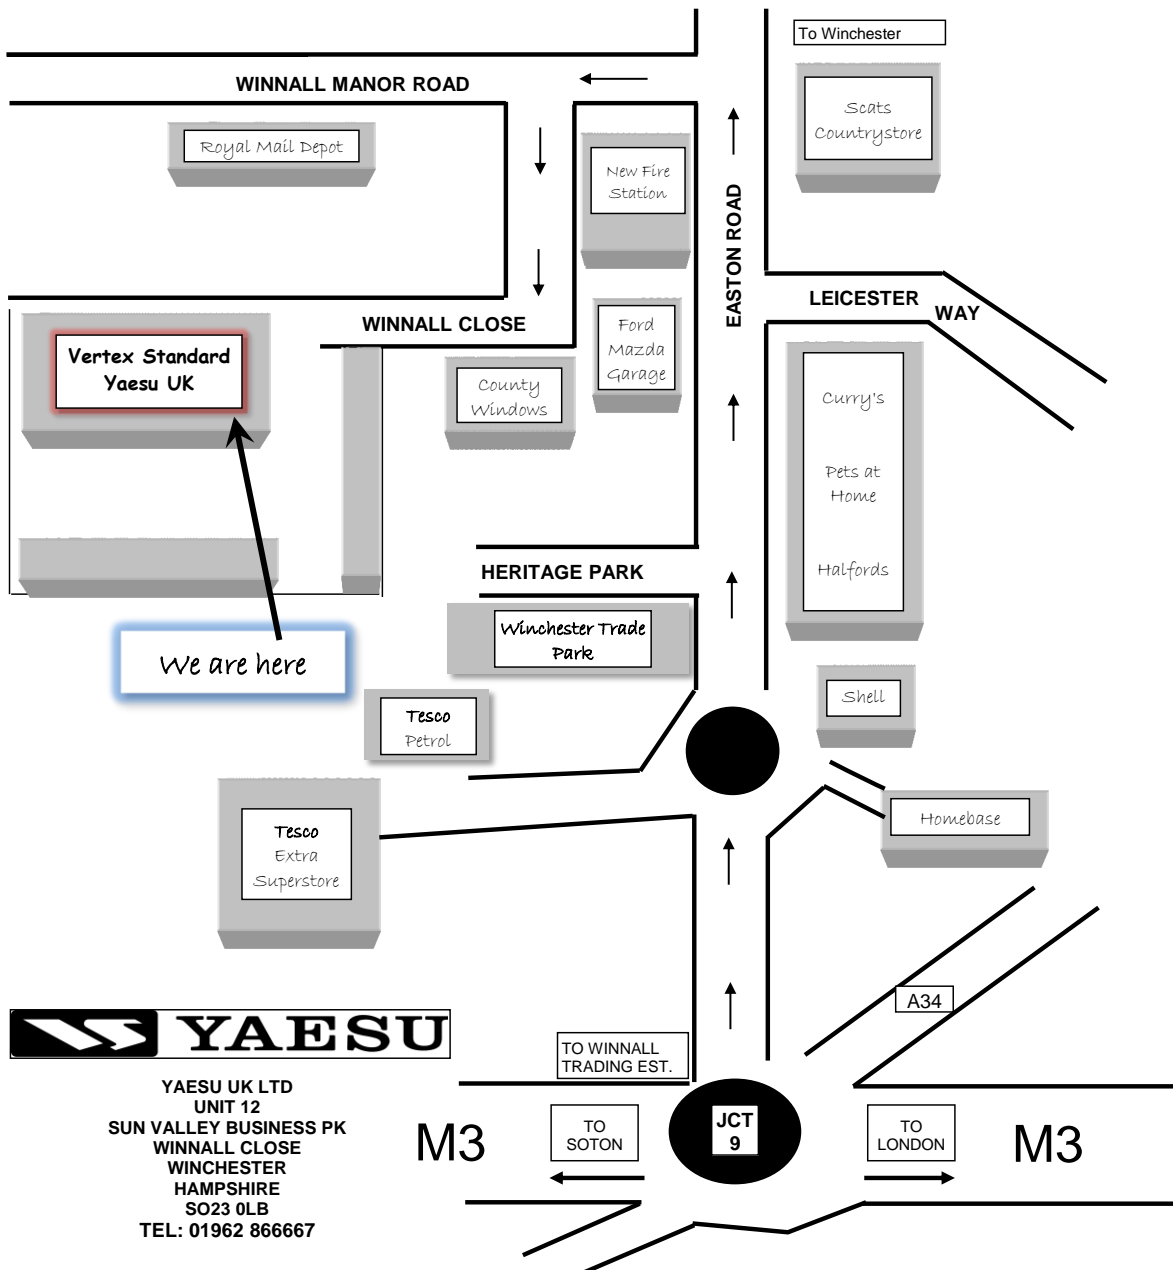

Directions to Vertex Standard/Yaesu UK Ltd

Directions to Vertex Standard/Yaesu UK Ltd

From the North:

Follow A34 south to Junction 9 on M3.

Take 4th Exit signed Winnall Trading Estate towards Winchester City Centre on Easton Road

Pass the new Winchester Fire Station (on left) and turn Left into Winnall Manor Road opposite Scats

Winnall Close is 1st Left and follow the road (90° bend to the right) into the Business Park.

Vertex Standard/Yaesu UK Ltd is facing you as you enter the Business Park.

Directions from London

Follow M3 south to Junction 9 then follow as above

Directions from Southampton

Exit M3 at Junction 9. Ensure you are in the Left Hand Lane to filter into Easton Road, then follow as above.