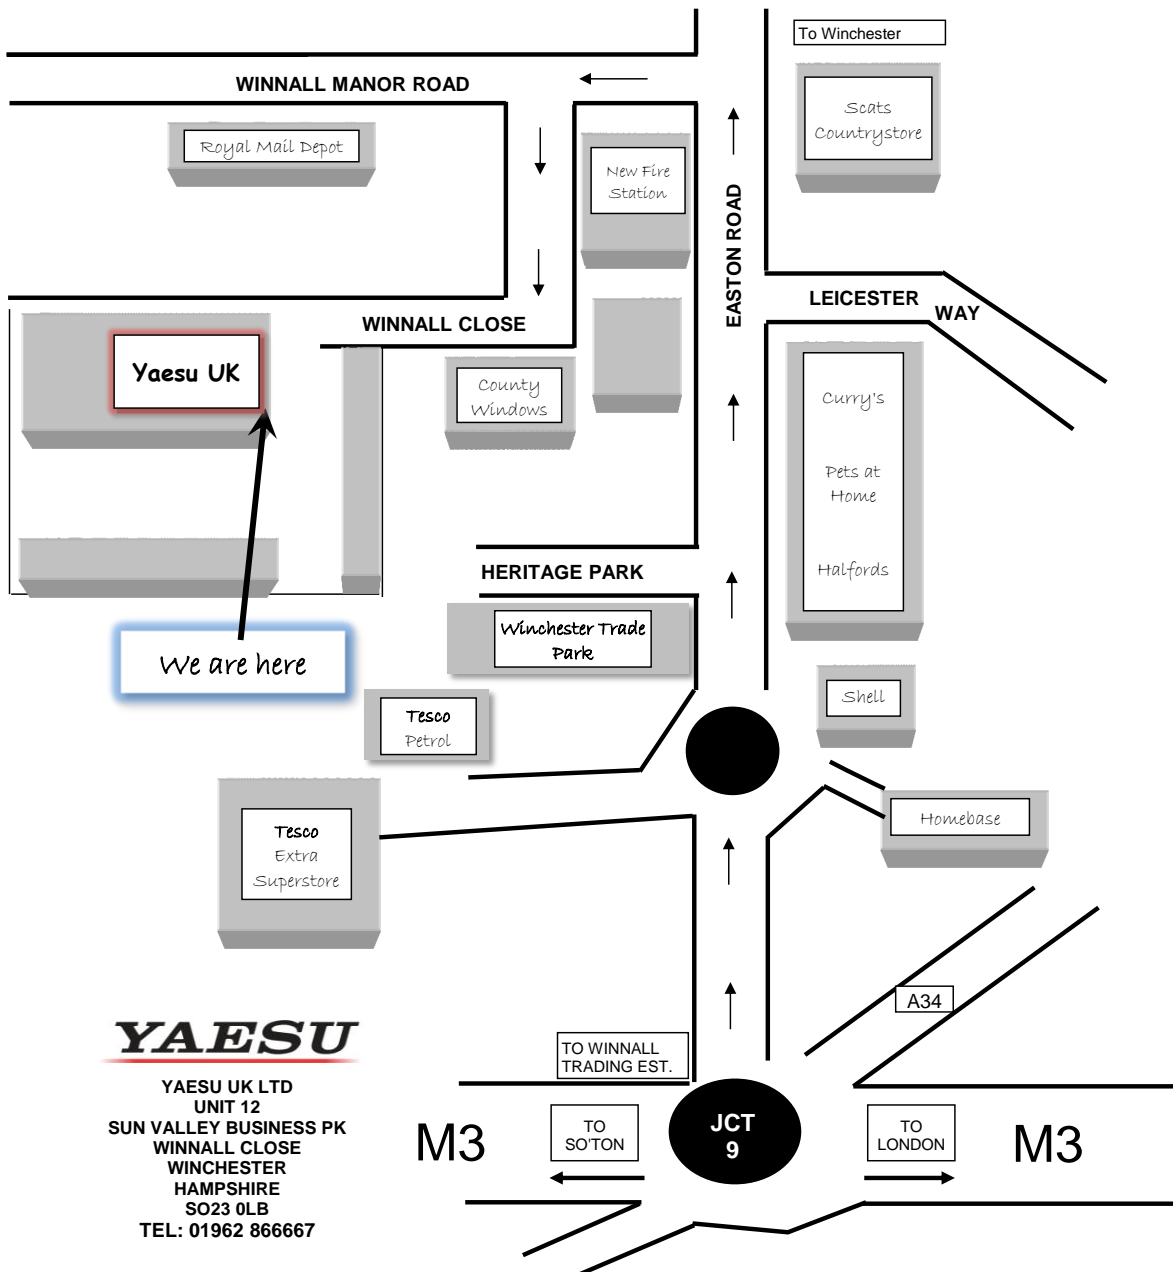

Directions to Yaesu UK Ltd

Directions to Yaesu UK Ltd

From the North:

Follow A34 south to Junction 9 on M3.

Take 4th Exit signed Winnall Trading Estate towards Winchester City Centre on Easton Road

Pass the new Winchester Fire Station (on left) and turn Left into Winnall Manor Road opposite Scats

Winnall Close is 1st Left and follow the road (90° bend to the right) into the Business Park.

Yaesu UK Ltd is facing you as you enter the Business Park.

Directions from London

Follow M3 south to Junction 9 then follow as above

Directions from Southampton

Exit M3 at Junction 9. Ensure you are in the Left Hand Lane to filter into Easton Road, then follow as above.